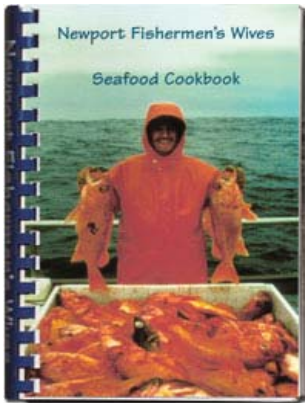

NEWPORT FISHERMENS WIVES

BLACK, RED, BLUE OR PINK COTTON SWEATSHIRT

Quantity:	Size:	COLOR
_____	Small	Black
_____	Medium	Red
_____	Large	Navy Blue
_____	XLarge	Pink
_____	XXLarge	

(connect multiple items by drawing a line to indicate)

MERELY \$40.00

High-quality, heavy-duty cotton. Bold colors show off your individuality, spirit and attitude.

LOCAL RECIPES COOK BOOK

Quantity:

**JUST
\$15.00**

A collection of delectable, totally irresistible, local recipes from the Newport area. You'll love them.